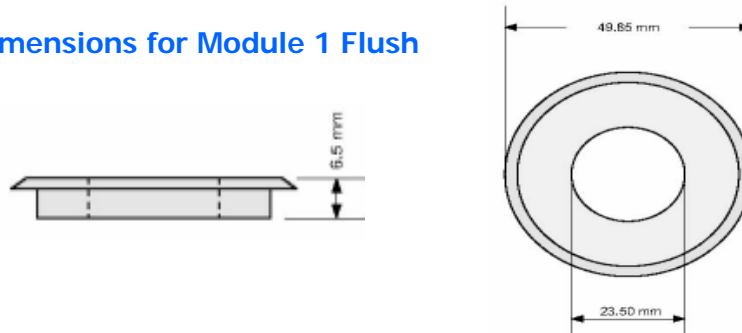

Selection Guide

Part Numbers: M1-D-Y (Module 1 Dome); M1-F-Y (Module 1 Flush); M1-EF-Y (Module 1 Eye-Flush)

	Y =	Colour	Colour temp. or dominant wavelength	Luminous Flux typical (Lm)
	WW	Warm White	3300K	20
	W	White	5500K	25
	B	Blue	455nm	150mW
	G	Green	530nm	30
	R	Red	627nm	44
	A	Amber	590nm	36

Interior Series

Dimensions for Module 1 Dome

Dimensions for Module 1 Flush

Dimensions for Module 1 Eye-Flush

Suitable Drivers

TM-DE3 Micro Driver 3 to run up to 3 Module 1s

TM-DE9 Micro Driver 9 to run up to 9 Module 1s – requires potentiometer for dimming