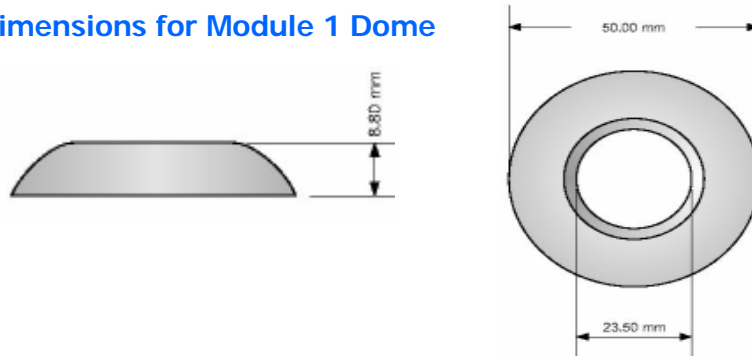

Selection Guide

Part Numbers: M1-D-Y (Module 1 Dome); M1-F-Y (Module 1 Flush); M1-EF-Y (Module 1 Eye-Flush)

	Y =	Colour	Colour temp. or dominant wavelength	Luminous Flux typical (Lm)
	WW	Warm White	3300K	20
	W	White	5500K	25
	B	Blue	455nm	150mW
	G	Green	530nm	30
	R	Red	627nm	44
	A	Amber	590nm	36

Interior Series

Dimensions for Module 1 Dome