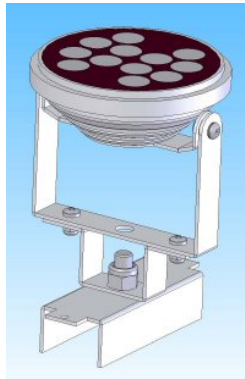

It still offers the same variety of optics and endless colour-changing as the interior version, whilst the versatile bracket allows the unit to be tilted and swivelled in any direction, to the exact angle required by the project. Furthermore the fixture is supplied with an installation shield for ease of fitting during ground works.

### Fixture

- Body : Die cast Aluminium
- Window : Clear toughened glass
- Ceiling : High grade stainless steel
- Cable Entry : 2 off cable gland
- Connection: : RJ45 loop in and out

# Module 12 IP68 in-ground

The unit is supplied ready to install; however installation instructions can be obtained from Tryka L.E.D. Ltd if required.

The diagram below shows how all the components are fitted together to deliver an outstanding IP68 in-ground fixture: